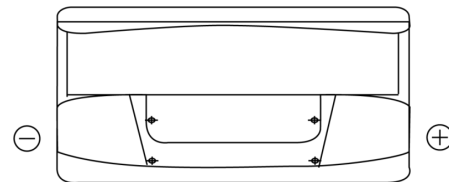

**Product overview**

Batteries for Marine and Leisure

**Start EN800**

Part number	EN800
Technology	Flooded
EAN/GTIN	3661024036351
Voltage	12 V
Capacity	90.0 Ah
CCA	720 A
MCA	800
Length	353 mm
Width	175 mm
Height	190 mm
Box size	L05
Polarity	ETN 0
Terminal Type	EN taper post
Hold Down	B13
Weights (subject of variation)	20.50 kg

**Polarity**

**Terminal Type**

Positive Terminal

Negative Terminal

**Hold Down**

Design, features and specifications are subject to change without notice. We disclaim any representation or warranty, express or implied, concerning the data or recommendations, and in no event shall be liable for any loss or damage claimed to have arisen as a result. Some products may not be available in your local market.