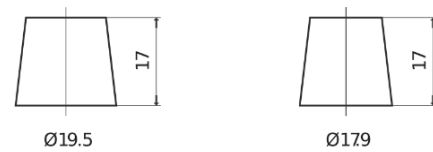

Terminal Type