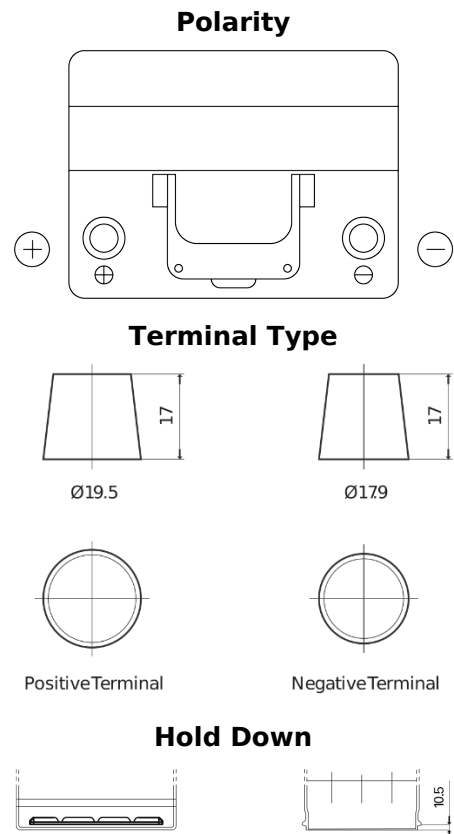

**Product overview**

Batteries for Cars

**Technica TB605**

|                                |               |
|--------------------------------|---------------|
| Part number                    | TB605         |
| Technology                     | Flooded       |
| EAN/GTIN                       | 3661024054423 |
| Voltage                        | 12 V          |
| Capacity                       | 60 Ah         |
| CCA                            | 480 A         |
| Length                         | 230 mm        |
| Width                          | 173 mm        |
| Height                         | 222 mm        |
| Box size                       | D23           |
| Polarity                       | ETN 1         |
| Terminal Type                  | EN taper post |
| Hold Down                      | Korean B1     |
| Weights (subject of variation) | 14.60 kg      |