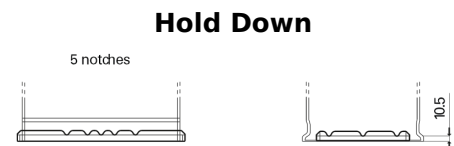

**Product overview**

Batteries for Marine and Leisure

**Start EN750**

Part number	EN750
Technology	Flooded
EAN/GTIN	3661024036085
Voltage	12 V
Capacity	74.0 Ah
CCA	680 A
MCA	750
Length	278 mm
Width	175 mm
Height	190 mm
Box size	L03
Polarity	ETN 0
Terminal Type	EN taper post
Hold Down	B13
Weights (subject of variation)	16.60 kg