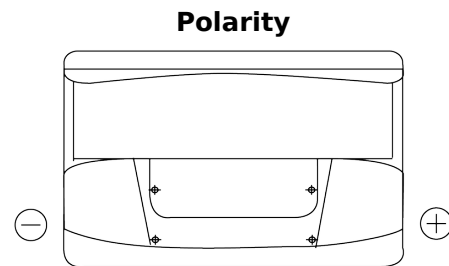

Product overview

Batteries for Marine and Leisure

Start EN750

Part number	EN750
Technology	Flooded
EAN/GTIN	3661024036085
Voltage	12 V
Capacity	74.0 Ah
CCA	680 A
MCA	750
Length	278 mm
Width	175 mm
Height	190 mm
Box size	L03
Polarity	ETN 0
Terminal Type	EN taper post
Hold Down	B13
Weights (subject of variation)	16.60 kg