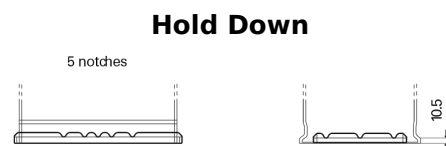

Product overview

Batteries for Marine and Leisure

Start EN750

Part number	EN750
Technology	Flooded
EAN/GTIN	3661024036085
Voltage	12 V
Capacity	74.0 Ah
CCA	680 A
MCA	750
Length	278 mm
Width	175 mm
Height	190 mm
Box size	L03
Polarity	ETN 0
Terminal Type	EN taper post
Hold Down	B13
Weights (subject of variation)	16.60 kg