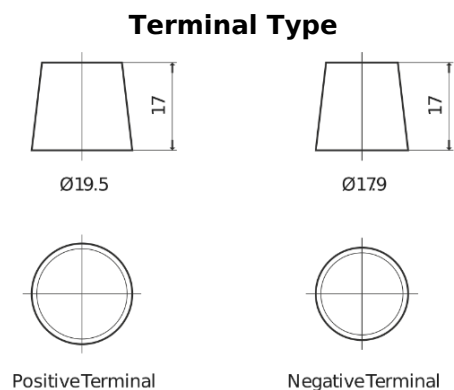

**Product overview**

Batteries for Marine and Leisure

**Start EN750**

Part number	EN750
Technology	Flooded
EAN/GTIN	3661024036085
Voltage	12 V
Capacity	74.0 Ah
CCA	680 A
MCA	750
Length	278 mm
Width	175 mm
Height	190 mm
Box size	L03
Polarity	ETN 0
Terminal Type	EN taper post
Hold Down	B13
Weights (subject of variation)	16.60 kg