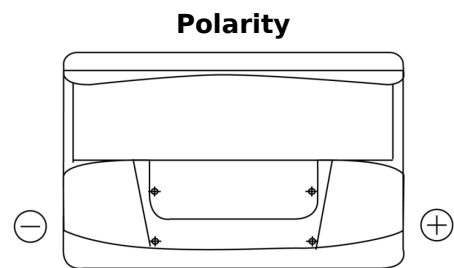

**Product overview**

Batteries for Marine and Leisure

**Start EN750**

Part number	EN750
Technology	Flooded
EAN/GTIN	3661024036085
Voltage	12 V
Capacity	74.0 Ah
CCA	680 A
MCA	750
Length	278 mm
Width	175 mm
Height	190 mm
Box size	L03
Polarity	ETN 0
Terminal Type	EN taper post
Hold Down	B13
Weights (subject of variation)	16.60 kg