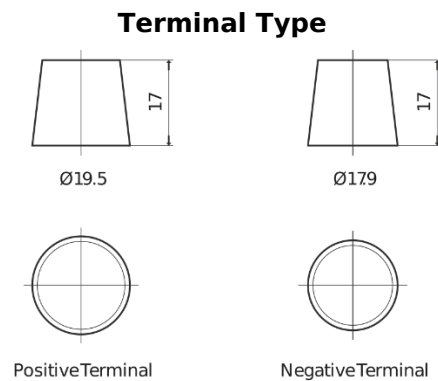

Product overview

Batteries for Marine and Leisure

Start EN750

Part number	EN750
Technology	Flooded
EAN/GTIN	3661024036085
Voltage	12 V
Capacity	74.0 Ah
CCA	680 A
MCA	750
Length	278 mm
Width	175 mm
Height	190 mm
Box size	L03
Polarity	ETN 0
Terminal Type	EN taper post
Hold Down	B13
Weights (subject of variation)	16.60 kg