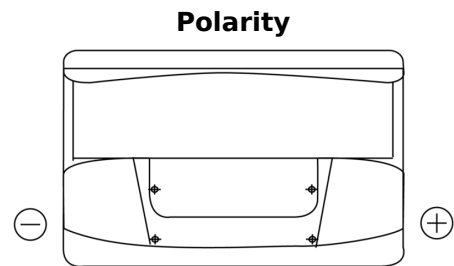

Product overview

Batteries for Marine and Leisure

Start EN750

| | |
|--------------------------------|---------------|
| Part number | EN750 |
| Technology | Flooded |
| EAN/GTIN | 3661024036085 |
| Voltage | 12 V |
| Capacity | 74.0 Ah |
| CCA | 680 A |
| MCA | 750 |
| Length | 278 mm |
| Width | 175 mm |
| Height | 190 mm |
| Box size | L03 |
| Polarity | ETN 0 |
| Terminal Type | EN taper post |
| Hold Down | B13 |
| Weights (subject of variation) | 16.60 kg |