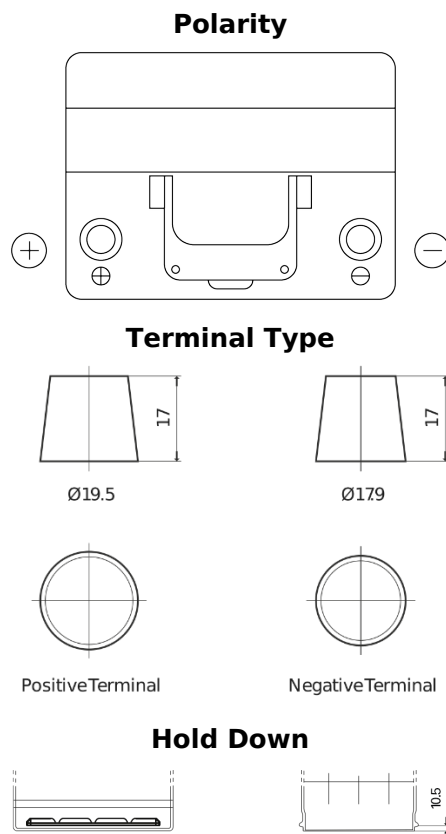

Product overview

Batteries for Cars

Excell EB605

Part number	EB605
Technology	Flooded
EAN/GTIN	3661024034425
Voltage	12 V
Capacity	60 Ah
CCA	480 A
Length	230 mm
Width	173 mm
Height	222 mm
Box size	D23
Polarity	ETN 1
Terminal Type	EN taper post
Hold Down	Korean B1
Weights (subject of variation)	14.60 kg