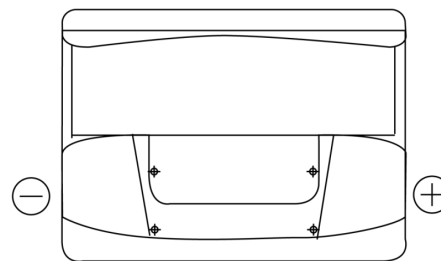

Product overview

Batteries for Marine and Leisure

Start EN600

Part number	EN600
Technology	Flooded
EAN/GTIN	3661024036092
Voltage	12 V
Capacity	62.0 Ah
CCA	540 A
MCA	600
Length	242 mm
Width	175 mm
Height	190 mm
Box size	L02
Polarity	ETN 0
Terminal Type	EN taper post
Hold Down	B13
Weights (subject of variation)	14.20 kg

Polarity

Terminal Type

Hold Down

Design, features and specifications are subject to change without notice. We disclaim any representation or warranty, express or implied, concerning the data or recommendations, and in no event shall be liable for any loss or damage claimed to have arisen as a result. Some products may not be available in your local market.