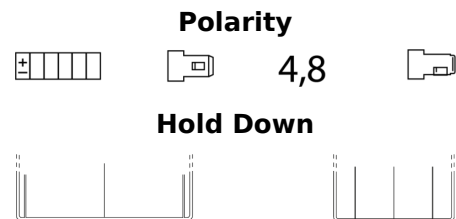

**Product overview**

Batteries for Motorcycles, ATVs, Snowmobiles, Garden

**AGM Ready AGM12-7F**

Part number	AGM12-7F
Technology	AGM
EAN/GTIN	3661024036306
Voltage	12 V
Capacity	7.0 Ah
CCA	85 A
Length	150 mm
Width	65 mm
Height	95 mm
Box size	C50
Polarity	ETN 3
Terminal Type	Faston S (4,8)
Hold Down	B0
Weights (subject of variation)	2.50 kg