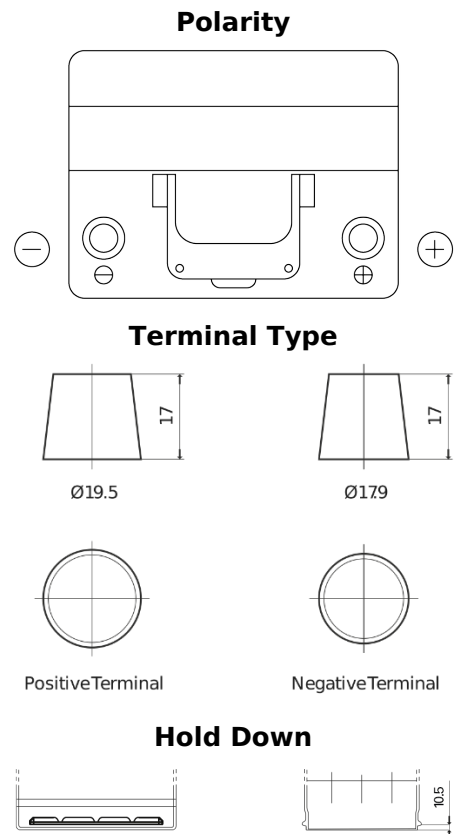

Product overview

Batteries for Cars

Technica TB604

| | |
|--------------------------------|---------------|
| Part number | TB604 |
| Technology | Flooded |
| EAN/GTIN | 3661024054416 |
| Voltage | 12 V |
| Capacity | 60 Ah |
| CCA | 480 A |
| Length | 230 mm |
| Width | 173 mm |
| Height | 222 mm |
| Box size | D23 |
| Polarity | ETN 0 |
| Terminal Type | EN taper post |
| Hold Down | Korean B1 |
| Weights (subject of variation) | 14.60 kg |