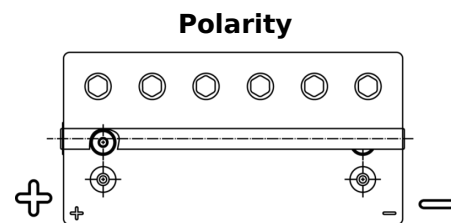

**Product overview**

Batteries for Marine and Leisure

**Start AGM EM960**

Part number	EM960
Technology	AGM
EAN/GTIN	3661024036016
Voltage	12 V
Capacity	100.0 Ah
CCA	800 A
MCA	960
Length	330 mm
Width	173 mm
Height	240 mm
Box size	G31
Polarity	ETN 1
Terminal Type	SAE M 3/8" taper&stud
Hold Down	B0
Weights (subject of variation)	31.00 kg