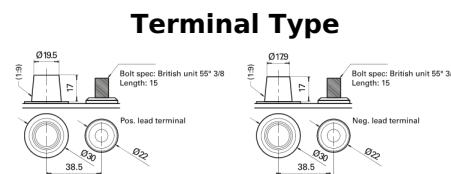

**Product overview**

Batteries for Marine and Leisure

**Start AGM EM960**

Part number	EM960
Technology	AGM
EAN/GTIN	3661024036016
Voltage	12 V
Capacity	100.0 Ah
CCA	800 A
MCA	960
Length	330 mm
Width	173 mm
Height	240 mm
Box size	G31
Polarity	ETN 1
Terminal Type	SAE M 3/8" taper&stud
Hold Down	B0
Weights (subject of variation)	31.00 kg