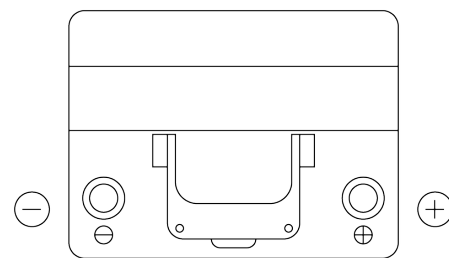

Product overview

Batteries for Cars

Formula FB604

Part number	FB604
Technology	Flooded
EAN/GTIN	3661024044417
Voltage	12 V
Capacity	60 Ah
CCA	480 A
Length	230 mm
Width	173 mm
Height	222 mm
Box size	D23
Polarity	ETN 0
Terminal Type	EN taper post
Hold Down	Korean B1
Weights (subject of variation)	14.60 kg

Polarity

Terminal Type

Positive Terminal

Negative Terminal

Hold Down

Design, features and specifications are subject to change without notice. We disclaim any representation or warranty, express or implied, concerning the data or recommendations, and in no event shall be liable for any loss or damage claimed to have arisen as a result. Some products may not be available in your local market.