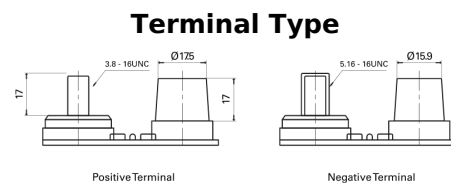

Product overview

Batteries for Marine and Leisure

Start AGM EM1000

Part number	EM1000
Technology	AGM
EAN/GTIN	3661024036023
Voltage	12 V
Capacity	50.0 Ah
CCA	800 A
MCA	1000
Length	260 mm
Width	173 mm
Height	206 mm
Box size	G34
Polarity	ETN 1
Terminal Type	SAE M 3/8"- 5/16" taper&stud
Hold Down	B7
Weights (subject of variation)	17.90 kg