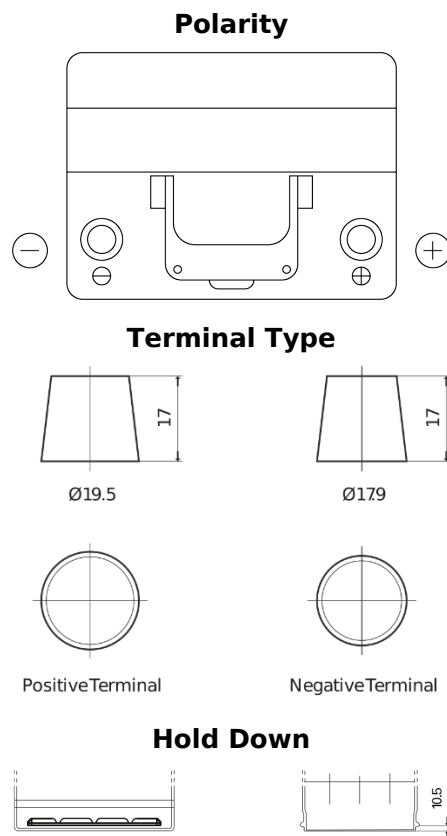

**Product overview**

Batteries for Cars

**Excell EB604**

Part number	EB604
Technology	Flooded
EAN/GTIN	3661024034418
Voltage	12 V
Capacity	60 Ah
CCA	480 A
Length	230 mm
Width	173 mm
Height	222 mm
Box size	D23
Polarity	ETN 0
Terminal Type	EN taper post
Hold Down	Korean B1
Weights (subject of variation)	14.60 kg