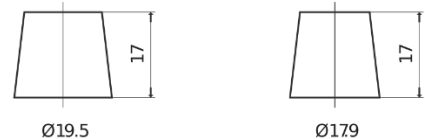

Terminal Type