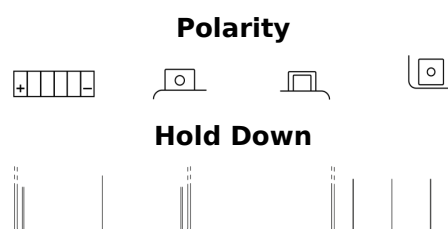

### Li-Ion ELTX14H

Part number	ELTX14H
Technology	Li-Ion
EAN/GTIN	3661024036801
Voltage	12 V
Capacity	4.0 Ah
CCA	240 A
Watt hour	48 Wh
Length	150 mm
Width	90 mm
Height	95 mm
Box size	C53
Polarity	ETN 1
Terminal Type	M12
Hold Down	B0
Weights (subject of variation)	0.90 kg