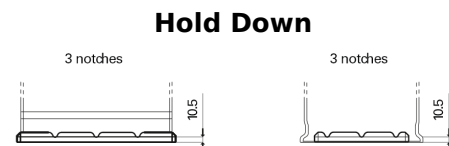

**Product overview**

Batteries for Trucks, Buses, Construction, Agriculture

**StartPRO FG1406**

Part number	FG1406
Technology	Flooded
EAN/GTIN	3661024045490
Voltage	12 V
Capacity	140 Ah
CCA	800 A
Length	510 mm
Width	175 mm
Height	225 mm
Box size	D08
Polarity	ETN 4
Terminal Type	EN taper post
Hold Down	B3
Weights (subject of variation)	33.50 kg