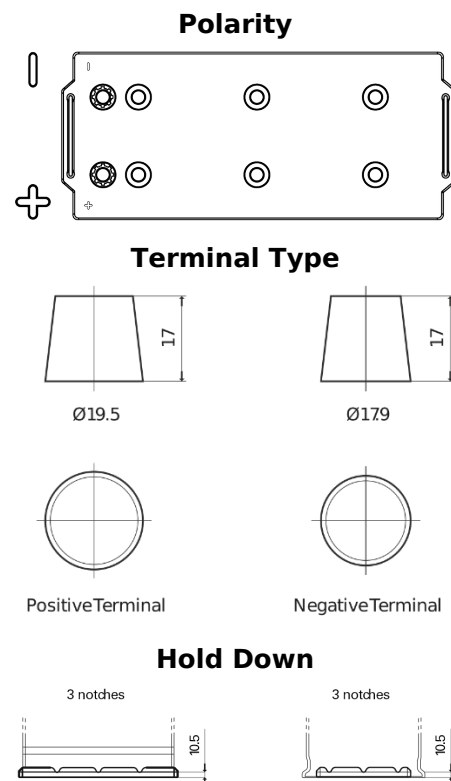

Product overview

Batteries for Trucks, Buses, Construction, Agriculture

StartPRO FG1406

Part number	FG1406
Technology	Flooded
EAN/GTIN	3661024045490
Voltage	12 V
Capacity	140 Ah
CCA	800 A
Length	510 mm
Width	175 mm
Height	225 mm
Box size	D08
Polarity	ETN 4
Terminal Type	EN taper post
Hold Down	B3
Weights (subject of variation)	33.50 kg