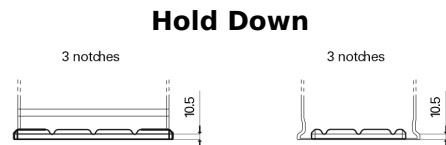

**Product overview**

Batteries for Trucks, Buses, Construction, Agriculture

**StartPRO EG1406**

Part number	EG1406
Technology	Flooded
EAN/GTIN	3661024035491
Voltage	12 V
Capacity	140 Ah
CCA	800 A
Length	510 mm
Width	175 mm
Height	225 mm
Box size	D08
Polarity	ETN 4
Terminal Type	EN taper post
Hold Down	B3
Weights (subject of variation)	33.50 kg