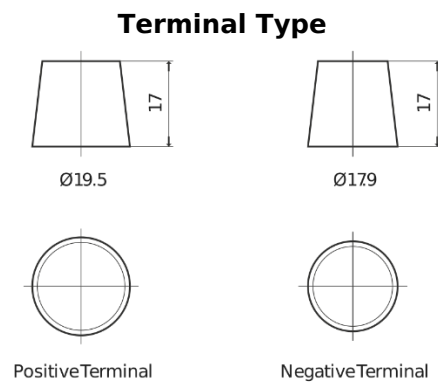

**Product overview**

Batteries for Trucks, Buses, Construction, Agriculture

**StartPRO TG1206**

Part number	TG1206
Technology	Flooded
EAN/GTIN	3661024056830
Voltage	12 V
Capacity	120 Ah
CCA	680 A
Length	510 mm
Width	175 mm
Height	225 mm
Box size	D08
Polarity	ETN 4
Terminal Type	EN taper post
Hold Down	B3
Weights (subject of variation)	31.80 kg