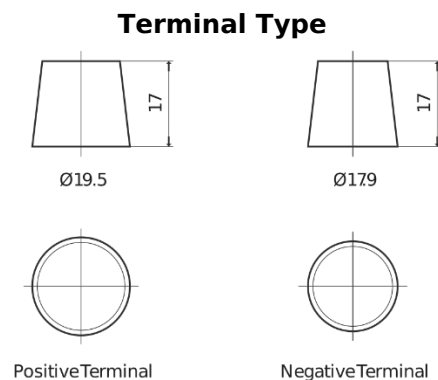

**Product overview**

Batteries for Trucks, Buses, Construction, Agriculture

**StartPRO EG1206**

Part number	EG1206
Technology	Flooded
EAN/GTIN	3661024037013
Voltage	12 V
Capacity	120 Ah
CCA	680 A
Length	510 mm
Width	175 mm
Height	225 mm
Box size	D08
Polarity	ETN 4
Terminal Type	EN taper post
Hold Down	B3
Weights (subject of variation)	31.80 kg