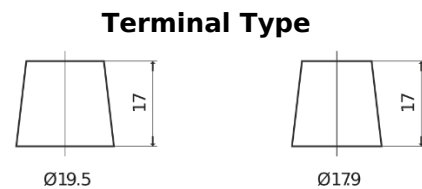

Product overview

Batteries for Trucks, Buses, Construction, Agriculture

PowerPRO Agri&Construction TJ2353

Part number	TJ2353
Technology	Flooded
EAN/GTIN	3661024056748
Voltage	12 V
Capacity	235 Ah
CCA	1450 A
Length	518 mm
Width	274 mm
Height	240 mm
Box size	D06
Polarity	ETN 3
Terminal Type	EN taper post
Hold Down	B0
Weights (subject of variation)	59.70 kg