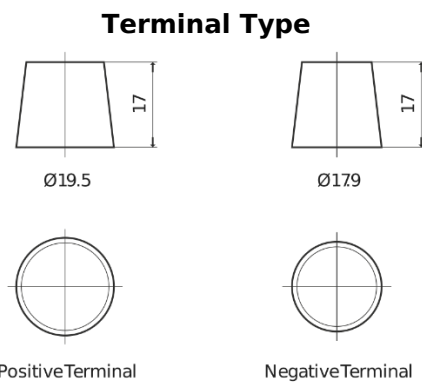

Product overview

Batteries for Trucks, Buses, Construction, Agriculture

PowerPRO Agri&Construction EJ2353

Part number	EJ2353
Technology	Flooded
EAN/GTIN	3661024036924
Voltage	12 V
Capacity	235 Ah
CCA	1450 A
Length	518 mm
Width	274 mm
Height	240 mm
Box size	D06
Polarity	ETN 3
Terminal Type	EN taper post
Hold Down	B0
Weights (subject of variation)	59.70 kg