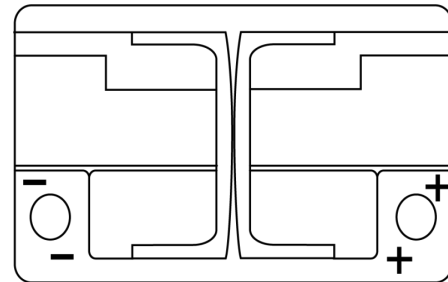

**Product overview**

Batteries for Cars

**AGM EK720**

Part number	EK720
Technology	AGM
EAN/GTIN	3661024037907
Voltage	12 V
Capacity	72.0 Ah
CCA	760 A
Length	278 mm
Width	175 mm
Height	190 mm
Box size	L03
Polarity	ETN 0
Terminal Type	EN taper post
Hold Down	B13
Weights (subject of variation)	20.60 kg

**Polarity**

**Terminal Type**

Positive Terminal

Negative Terminal

**Hold Down**

Design, features and specifications are subject to change without notice. We disclaim any representation or warranty, express or implied, concerning the data or recommendations, and in no event shall be liable for any loss or damage claimed to have arisen as a result. Some products may not be available in your local market.