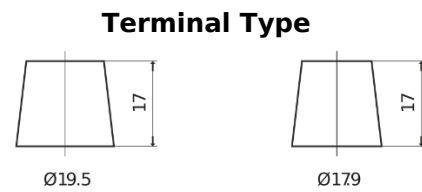

Product overview

Batteries for Trucks, Buses, Construction, Agriculture

PowerPRO TF2353

Part number	TF2353
Technology	Flooded
EAN/GTIN	3661024055321
Voltage	12 V
Capacity	235 Ah
CCA	1300 A
Length	518 mm
Width	274 mm
Height	240 mm
Box size	D06
Polarity	ETN 3
Terminal Type	EN taper post
Hold Down	B0
Weights (subject of variation)	56.30 kg