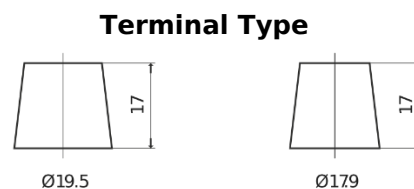

Product overview

Batteries for Trucks, Buses, Construction, Agriculture

PowerPRO FF2353

Part number	FF2353
Technology	Flooded
EAN/GTIN	3661024045322
Voltage	12 V
Capacity	235 Ah
CCA	1300 A
Length	518 mm
Width	274 mm
Height	240 mm
Box size	D06
Polarity	ETN 3
Terminal Type	EN taper post
Hold Down	B0
Weights (subject of variation)	56.30 kg