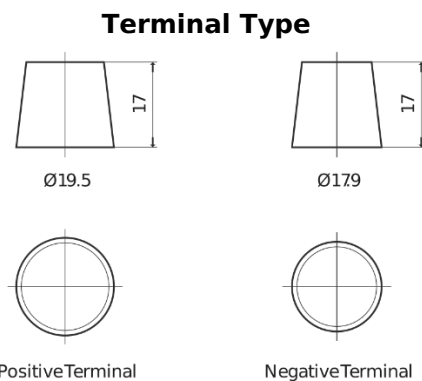

**Product overview**

Batteries for Trucks, Buses, Construction, Agriculture

**PowerPRO EF2353**

Part number	EF2353
Technology	Flooded
EAN/GTIN	3661024035323
Voltage	12 V
Capacity	235 Ah
CCA	1300 A
Length	518 mm
Width	274 mm
Height	240 mm
Box size	D06
Polarity	ETN 3
Terminal Type	EN taper post
Hold Down	B0
Weights (subject of variation)	56.30 kg