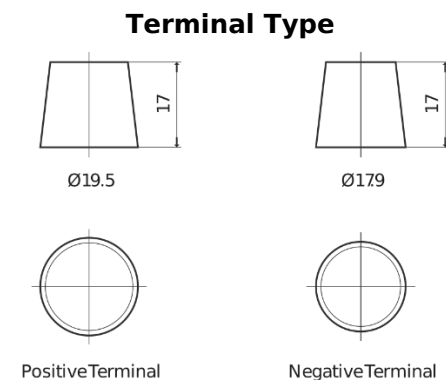

**Product overview**

Batteries for Trucks, Buses, Construction, Agriculture

**StartPRO FG2254**

Part number	FG2254
Technology	Flooded
EAN/GTIN	3661024047258
Voltage	12 V
Capacity	225 Ah
CCA	1200 A
Length	518 mm
Width	274 mm
Height	240 mm
Box size	D06
Polarity	ETN 4
Terminal Type	EN taper post
Hold Down	B0
Weights (subject of variation)	54.90 kg