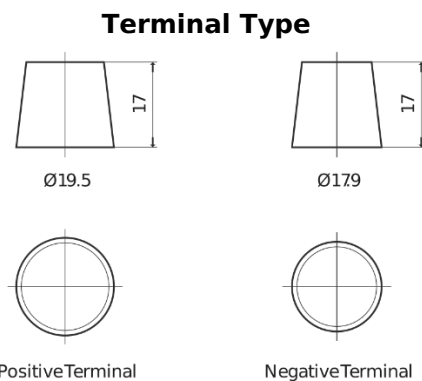

Product overview

Batteries for Trucks, Buses, Construction, Agriculture

StartPRO TG2253

Part number	TG2253
Technology	Flooded
EAN/GTIN	3661024057431
Voltage	12 V
Capacity	225 Ah
CCA	1200 A
Length	518 mm
Width	274 mm
Height	240 mm
Box size	D06
Polarity	ETN 3
Terminal Type	EN taper post
Hold Down	B0
Weights (subject of variation)	54.90 kg