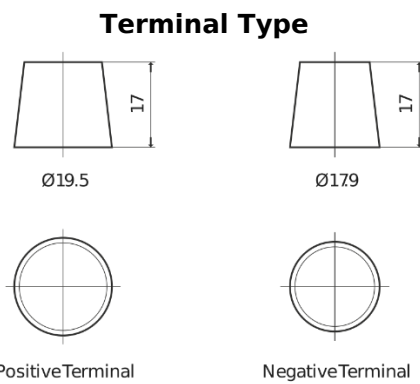

Product overview

Batteries for Trucks, Buses, Construction, Agriculture

StartPRO FG2253

Part number	FG2253
Technology	Flooded
EAN/GTIN	3661024047241
Voltage	12 V
Capacity	225 Ah
CCA	1200 A
Length	518 mm
Width	274 mm
Height	240 mm
Box size	D06
Polarity	ETN 3
Terminal Type	EN taper post
Hold Down	B0
Weights (subject of variation)	54.90 kg