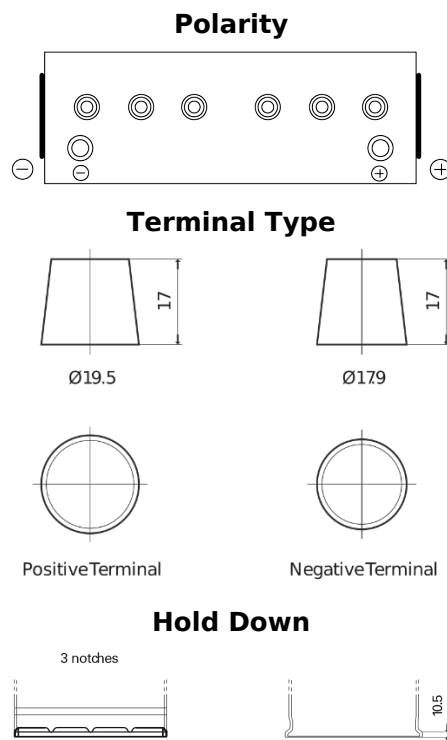

**Product overview**

Batteries for Trucks, Buses, Construction, Agriculture

**StartPRO TG1402**

Part number	TG1402
Technology	Flooded
EAN/GTIN	3661024055345
Voltage	12 V
Capacity	140 Ah
CCA	900 A
Length	508 mm
Width	175 mm
Height	205 mm
Box size	ATM
Polarity	ETN 0
Terminal Type	EN taper post
Hold Down	B1
Weights (subject of variation)	33.80 kg