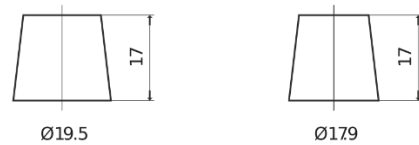

**Product overview**

Batteries for Trucks, Buses, Construction, Agriculture

**StartPRO TG1402**

Part number	TG1402
Technology	Flooded
EAN/GTIN	3661024055345
Voltage	12 V
Capacity	140 Ah
CCA	900 A
Length	508 mm
Width	175 mm
Height	205 mm
Box size	ATM
Polarity	ETN 0
Terminal Type	EN taper post
Hold Down	B1
Weights (subject of variation)	33.80 kg

**Polarity**

**Terminal Type**

Positive Terminal

Negative Terminal

**Hold Down**

Design, features and specifications are subject to change without notice. We disclaim any representation or warranty, express or implied, concerning the data or recommendations, and in no event shall be liable for any loss or damage claimed to have arisen as a result. Some products may not be available in your local market.