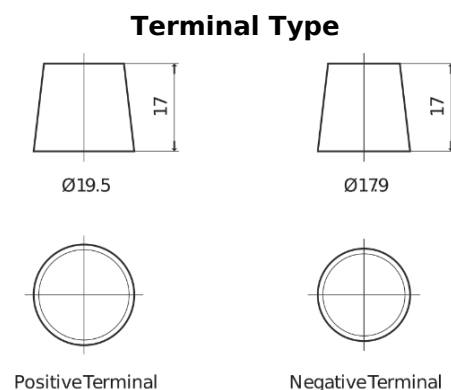

Product overview

Batteries for Trucks, Buses, Construction, Agriculture

PowerPRO Agri&Construction EJ2353

Part number	EJ2353
Technology	Flooded
EAN/GTIN	3661024036924
Voltage	12 V
Capacity	235.0 Ah
CCA	1450 A
Length	518 mm
Width	274 mm
Height	240 mm
Box size	D06
Polarity	ETN 3
Terminal Type	EN taper post
Hold Down	B0
Weights (subject of variation)	59.70 kg