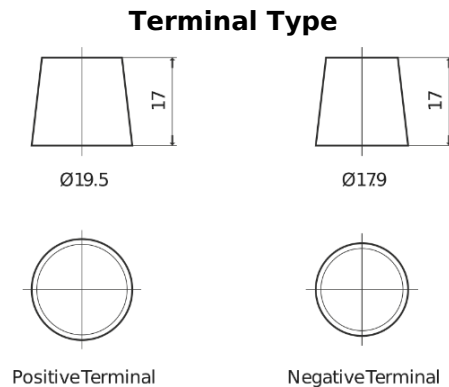

Product overview

Batteries for Trucks, Buses, Construction, Agriculture

PowerPRO Agri&Construction EJ1723

Part number	EJ1723
Technology	Flooded
EAN/GTIN	3661024036917
Voltage	12 V
Capacity	172.0 Ah
CCA	1390 A
Length	513 mm
Width	223 mm
Height	223 mm
Box size	D05
Polarity	ETN 3
Terminal Type	EN taper post
Hold Down	B0
Weights (subject of variation)	48.80 kg