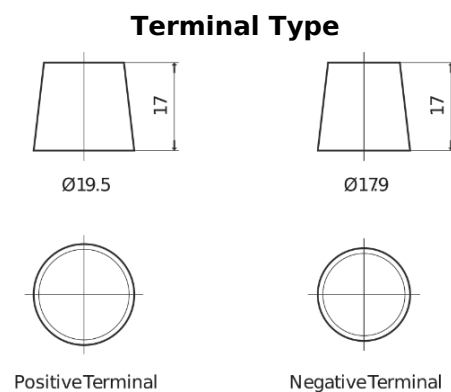

Product overview

Batteries for Trucks, Buses, Construction, Agriculture

PowerPRO Agri&Construction EJ1723

Part number	EJ1723
Technology	Flooded
EAN/GTIN	3661024036917
Voltage	12 V
Capacity	172.0 Ah
CCA	1390 A
Length	513 mm
Width	223 mm
Height	223 mm
Box size	D05
Polarity	ETN 3
Terminal Type	EN taper post
Hold Down	B0
Weights (subject of variation)	48.80 kg