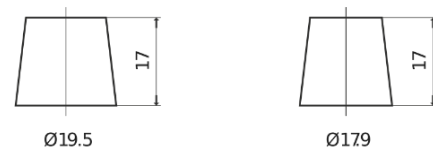

Terminal Type