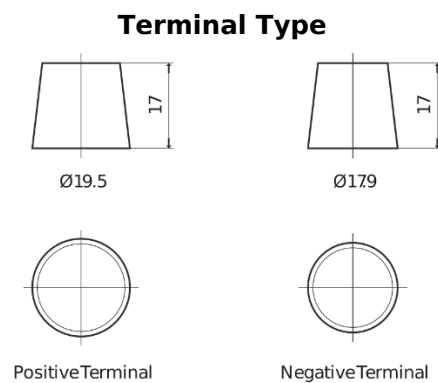

Product overview

Batteries for Marine and Leisure

Dual AGM EP2100

Part number	EP2100
Technology	AGM
EAN/GTIN	3661024035934
Voltage	12 V
Capacity	240 Ah
CCA	1200 A
Watt hour	2100 Wh
Length	518 mm
Width	274 mm
Height	240 mm
Box size	D06
Polarity	ETN 3
Terminal Type	EN taper post
Hold Down	B0
Weights (subject of variation)	70.00 kg