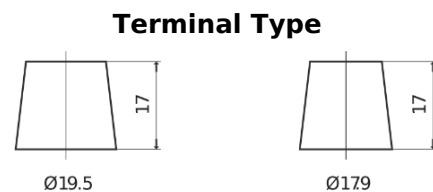

Product overview

Batteries for Trucks, Buses, Construction, Agriculture

PowerPRO Agri&Construction EJ1523

Part number	EJ1523
Technology	Flooded
EAN/GTIN	3661024036900
Voltage	12 V
Capacity	152.0 Ah
CCA	1130 A
Length	513 mm
Width	189 mm
Height	223 mm
Box size	D04
Polarity	ETN 3
Terminal Type	EN taper post
Hold Down	B0
Weights (subject of variation)	40.30 kg