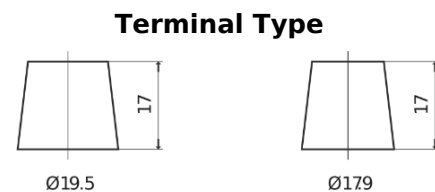

**Product overview**

Batteries for Trucks, Buses, Construction, Agriculture

**PowerPRO Agri&Construction EJ1523**

Part number	EJ1523
Technology	Flooded
EAN/GTIN	3661024036900
Voltage	12 V
Capacity	152.0 Ah
CCA	1130 A
Length	513 mm
Width	189 mm
Height	223 mm
Box size	D04
Polarity	ETN 3
Terminal Type	EN taper post
Hold Down	B0
Weights (subject of variation)	40.30 kg