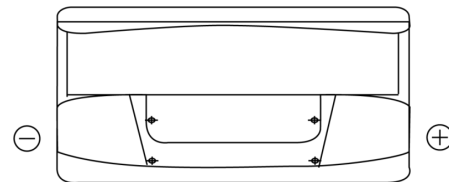

**Product overview**

Batteries for Trucks, Buses, Construction, Agriculture

**PowerPRO Agri&Construction EJ1000**

Part number	EJ1000
Technology	Flooded
EAN/GTIN	3661024036986
Voltage	12 V
Capacity	100.0 Ah
CCA	850 A
Length	353 mm
Width	175 mm
Height	190 mm
Box size	L05
Polarity	ETN 0
Terminal Type	EN taper post
Hold Down	B13
Weights (subject of variation)	21.80 kg

**Polarity**

**Terminal Type**

Positive Terminal

Negative Terminal

**Hold Down**

Design, features and specifications are subject to change without notice. We disclaim any representation or warranty, express or implied, concerning the data or recommendations, and in no event shall be liable for any loss or damage claimed to have arisen as a result. Some products may not be available in your local market.