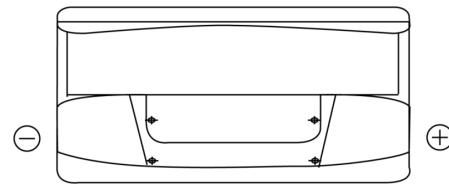

Product overview

Batteries for Trucks, Buses, Construction, Agriculture

PowerPRO Agri&Construction EJ1000

Part number	EJ1000
Technology	Flooded
EAN/GTIN	3661024036986
Voltage	12 V
Capacity	100.0 Ah
CCA	850 A
Length	353 mm
Width	175 mm
Height	190 mm
Box size	L05
Polarity	ETN 0
Terminal Type	EN taper post
Hold Down	B13
Weights (subject of variation)	21.80 kg

Polarity

Terminal Type

Positive Terminal

Negative Terminal

Hold Down

Design, features and specifications are subject to change without notice. We disclaim any representation or warranty, express or implied, concerning the data or recommendations, and in no event shall be liable for any loss or damage claimed to have arisen as a result. Some products may not be available in your local market.