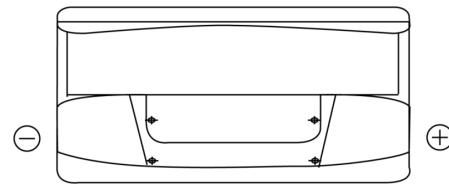

**Product overview**

Batteries for Trucks, Buses, Construction, Agriculture

**PowerPRO Agri&Construction EJ1000**

Part number	EJ1000
Technology	Flooded
EAN/GTIN	3661024036986
Voltage	12 V
Capacity	100.0 Ah
CCA	850 A
Length	353 mm
Width	175 mm
Height	190 mm
Box size	L05
Polarity	ETN 0
Terminal Type	EN taper post
Hold Down	B13
Weights (subject of variation)	21.80 kg

**Polarity**

**Terminal Type**

**Hold Down**

Design, features and specifications are subject to change without notice. We disclaim any representation or warranty, express or implied, concerning the data or recommendations, and in no event shall be liable for any loss or damage claimed to have arisen as a result. Some products may not be available in your local market.