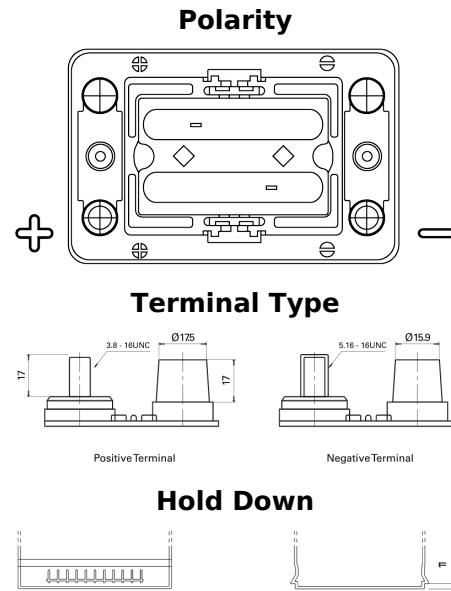

Product overview

Batteries for Trucks, Buses, Construction, Agriculture

PowerPRO Agri&Construction EJ050C

Part number	EJ050C
Technology	AGM
EAN/GTIN	3661024036979
Voltage	12 V
Capacity	50.0 Ah
CCA	800 A
Length	260 mm
Width	173 mm
Height	206 mm
Box size	G34
Polarity	ETN 1
Terminal Type	SAE M 3/8" - 5/16" taper&stud
Hold Down	B7
Weights (subject of variation)	17.90 kg