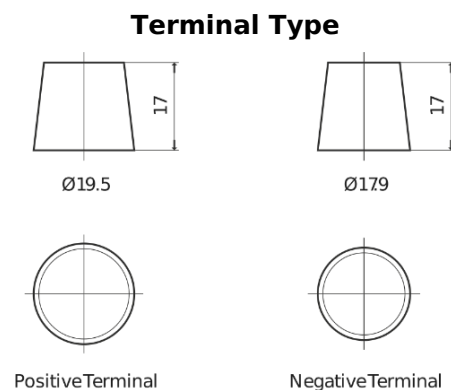

**Product overview**

Batteries for Trucks, Buses, Construction, Agriculture

**StartPRO EG2254**

Part number	EG2254
Technology	Flooded
EAN/GTIN	3661024037556
Voltage	12 V
Capacity	225.0 Ah
CCA	1200 A
Length	518 mm
Width	274 mm
Height	240 mm
Box size	D06
Polarity	ETN 4
Terminal Type	EN taper post
Hold Down	B0
Weights (subject of variation)	54.90 kg