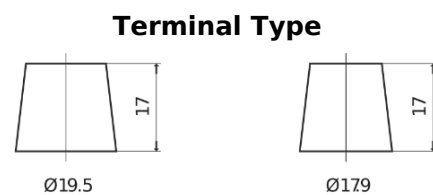

Product overview

Batteries for Trucks, Buses, Construction, Agriculture

StartPRO EG2253

Part number	EG2253
Technology	Flooded
EAN/GTIN	3661024037549
Voltage	12 V
Capacity	225.0 Ah
CCA	1200 A
Length	518 mm
Width	274 mm
Height	240 mm
Box size	D06
Polarity	ETN 3
Terminal Type	EN taper post
Hold Down	B0
Weights (subject of variation)	54.90 kg