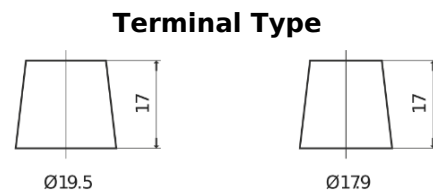

Product overview

Batteries for Trucks, Buses, Construction, Agriculture

StartPRO EG2253

Part number	EG2253
Technology	Flooded
EAN/GTIN	3661024037549
Voltage	12 V
Capacity	225.0 Ah
CCA	1200 A
Length	518 mm
Width	274 mm
Height	240 mm
Box size	D06
Polarity	ETN 3
Terminal Type	EN taper post
Hold Down	B0
Weights (subject of variation)	54.90 kg