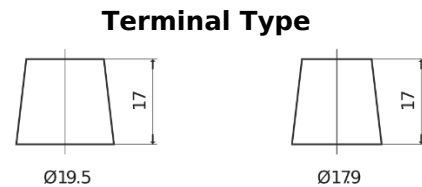

Product overview

Batteries for Trucks, Buses, Construction, Agriculture

EndurancePRO EFB TX2253

Part number	TX2253
Technology	EFB
EAN/GTIN	3661024056632
Voltage	12 V
Capacity	225 Ah
CCA	1150 A
Length	518 mm
Width	274 mm
Height	240 mm
Box size	D06
Polarity	ETN 3
Terminal Type	EN taper post
Hold Down	B0
Weights (subject of variation)	60.10 kg