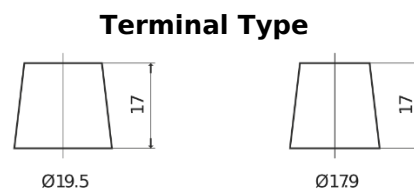

Product overview

Batteries for Trucks, Buses, Construction, Agriculture

EndurancePRO EFB TX2253

Part number	TX2253
Technology	EFB
EAN/GTIN	3661024056632
Voltage	12 V
Capacity	225 Ah
CCA	1150 A
Length	518 mm
Width	274 mm
Height	240 mm
Box size	D06
Polarity	ETN 3
Terminal Type	EN taper post
Hold Down	B0
Weights (subject of variation)	60.10 kg