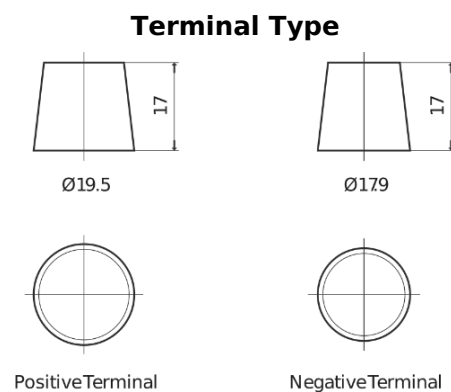

Product overview

Batteries for Trucks, Buses, Construction, Agriculture

StartPRO EG1806

Part number	EG1806
Technology	Flooded
EAN/GTIN	3661024035507
Voltage	12 V
Capacity	180.0 Ah
CCA	1000 A
Length	510 mm
Width	218 mm
Height	225 mm
Box size	D09
Polarity	ETN 4
Terminal Type	EN taper post
Hold Down	B3
Weights (subject of variation)	43.00 kg