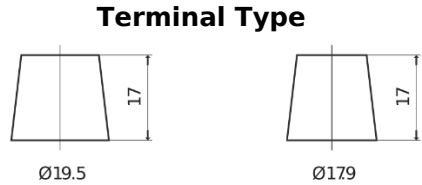

**Product overview**

Batteries for Trucks, Buses, Construction, Agriculture

**EndurancePRO EFB FX2253**

Part number	FX2253
Technology	EFB
EAN/GTIN	3661024046480
Voltage	12 V
Capacity	225 Ah
CCA	1150 A
Length	518 mm
Width	274 mm
Height	240 mm
Box size	D06
Polarity	ETN 3
Terminal Type	EN taper post
Hold Down	B0
Weights (subject of variation)	60.10 kg