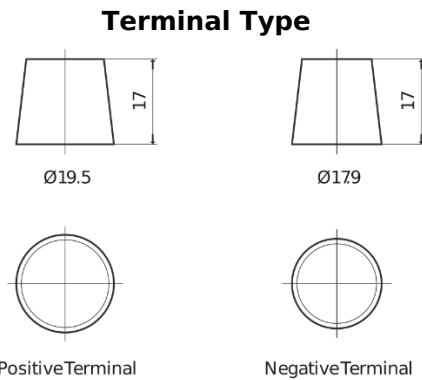

**Product overview**

Batteries for Marine and Leisure

**Equipment ET1600**

Part number	ET1600
Technology	Flooded
EAN/GTIN	3661024035873
Voltage	12 V
Capacity	230 Ah
Watt hour	1600 Wh
Length	518 mm
Width	274 mm
Height	240 mm
Box size	D06
Polarity	ETN 3
Terminal Type	EN taper post
Hold Down	B0
Weights (subject of variation)	64.80 kg