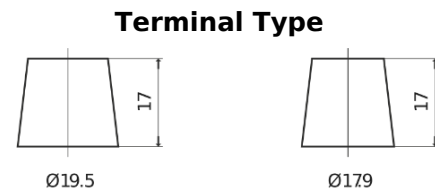

Product overview

Batteries for Trucks, Buses, Construction, Agriculture

StartPRO EG1403

Part number	EG1403
Technology	Flooded
EAN/GTIN	3661024035422
Voltage	12 V
Capacity	140.0 Ah
CCA	800 A
Length	513 mm
Width	189 mm
Height	223 mm
Box size	D04
Polarity	ETN 3
Terminal Type	EN taper post
Hold Down	B0
Weights (subject of variation)	34.10 kg