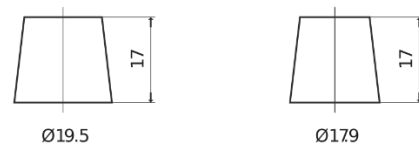

Terminal Type