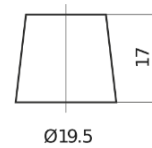

Terminal Type

Positive Terminal

Negative Terminal