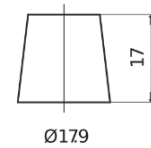

Terminal Type

Positive Terminal

Negative Terminal