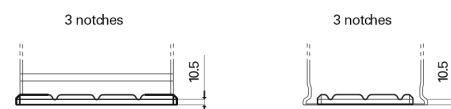

Product overview

Batteries for Trucks, Buses, Construction, Agriculture

StartPRO EG1355

Part number	EG1355
Technology	Flooded
EAN/GTIN	3661024035521
Voltage	12 V
Capacity	135.0 Ah
CCA	1000 A
Length	514 mm
Width	175 mm
Height	210 mm
Box size	DB8
Polarity	ETN 3
Terminal Type	EN taper post
Hold Down	B3
Weights (subject of variation)	36.00 kg

Polarity

Terminal Type

Positive Terminal

Negative Terminal

Hold Down

Design, features and specifications are subject to change without notice. We disclaim any representation or warranty, express or implied, concerning the data or recommendations, and in no event shall be liable for any loss or damage claimed to have arisen as a result. Some products may not be available in your local market.