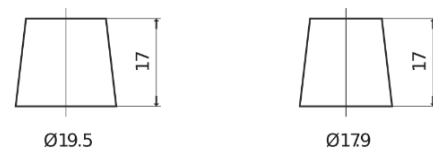

Terminal Type