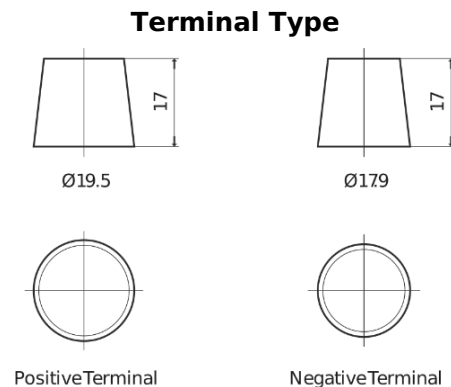

Product overview

Batteries for Trucks, Buses, Construction, Agriculture

StartPRO EG1353

Part number	EG1353
Technology	Flooded
EAN/GTIN	3661024035545
Voltage	12 V
Capacity	135.0 Ah
CCA	1000 A
Length	514 mm
Width	218 mm
Height	210 mm
Box size	DB9
Polarity	ETN 3
Terminal Type	EN taper post
Hold Down	B0
Weights (subject of variation)	39.80 kg