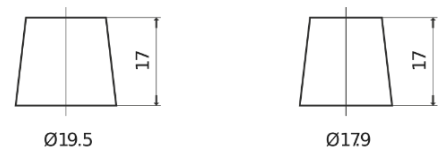

**Product overview**

Batteries for Trucks, Buses, Construction, Agriculture

**StartPRO EG1250**

Part number	EG1250
Technology	Flooded
EAN/GTIN	3661024035408
Voltage	12 V
Capacity	125.0 Ah
CCA	760 A
Length	349 mm
Width	175 mm
Height	285 mm
Box size	D03
Polarity	ETN 0
Terminal Type	EN taper post
Hold Down	B0
Weights (subject of variation)	29.50 kg

**Polarity**

**Terminal Type**

Positive Terminal

Negative Terminal

**Hold Down**

Design, features and specifications are subject to change without notice. We disclaim any representation or warranty, express or implied, concerning the data or recommendations, and in no event shall be liable for any loss or damage claimed to have arisen as a result. Some products may not be available in your local market.