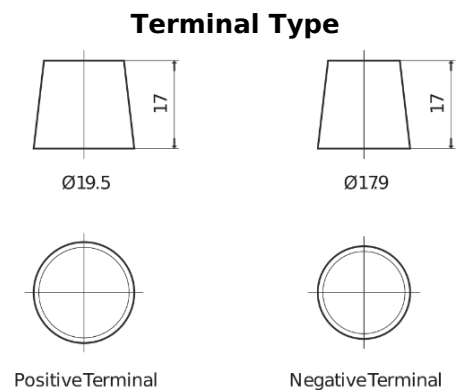

Product overview

Batteries for Trucks, Buses, Construction, Agriculture

StartPRO EG1250

Part number	EG1250
Technology	Flooded
EAN/GTIN	3661024035408
Voltage	12 V
Capacity	125.0 Ah
CCA	760 A
Length	349 mm
Width	175 mm
Height	285 mm
Box size	D03
Polarity	ETN 0
Terminal Type	EN taper post
Hold Down	B0
Weights (subject of variation)	29.50 kg