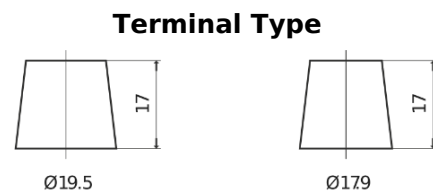

Product overview

Batteries for Trucks, Buses, Construction, Agriculture

StartPRO EG1203

Part number	EG1203
Technology	Flooded
EAN/GTIN	3661024036993
Voltage	12 V
Capacity	120.0 Ah
CCA	680 A
Length	513 mm
Width	189 mm
Height	223 mm
Box size	D04
Polarity	ETN 3
Terminal Type	EN taper post
Hold Down	B0
Weights (subject of variation)	32.50 kg