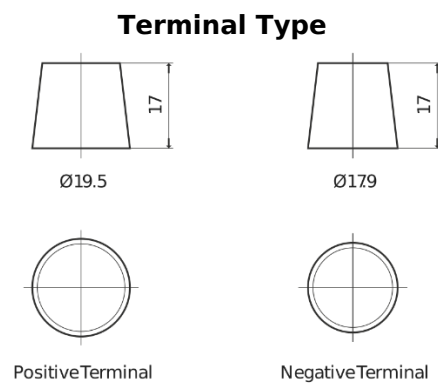

**Product overview**

Batteries for Trucks, Buses, Construction, Agriculture

**StartPRO EG1203**

Part number	EG1203
Technology	Flooded
EAN/GTIN	3661024036993
Voltage	12 V
Capacity	120.0 Ah
CCA	680 A
Length	513 mm
Width	189 mm
Height	223 mm
Box size	D04
Polarity	ETN 3
Terminal Type	EN taper post
Hold Down	B0
Weights (subject of variation)	32.50 kg