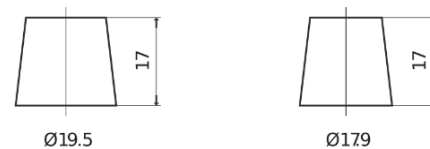

Terminal Type