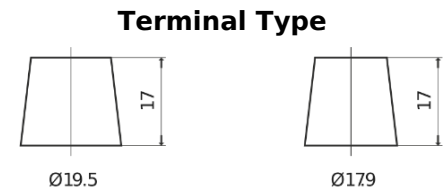

Product overview

Batteries for Trucks, Buses, Construction, Agriculture

StartPRO EG1101

Part number	EG1101
Technology	Flooded
EAN/GTIN	3661024035385
Voltage	12 V
Capacity	110.0 Ah
CCA	750 A
Length	349 mm
Width	175 mm
Height	235 mm
Box size	D02
Polarity	ETN 1
Terminal Type	EN taper post
Hold Down	B0
Weights (subject of variation)	25.40 kg