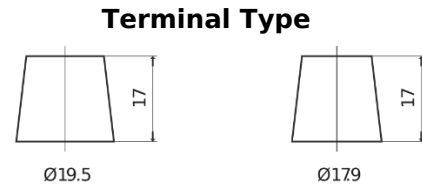

Product overview

Batteries for Trucks, Buses, Construction, Agriculture

StartPRO EG1101

Part number	EG1101
Technology	Flooded
EAN/GTIN	3661024035385
Voltage	12 V
Capacity	110.0 Ah
CCA	750 A
Length	349 mm
Width	175 mm
Height	235 mm
Box size	D02
Polarity	ETN 1
Terminal Type	EN taper post
Hold Down	B0
Weights (subject of variation)	25.40 kg