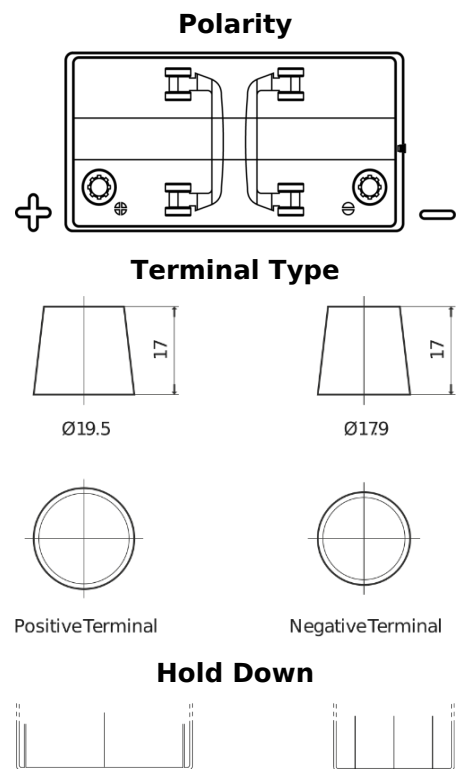

Product overview

Batteries for Trucks, Buses, Construction, Agriculture

StartPRO EG1101

Part number	EG1101
Technology	Flooded
EAN/GTIN	3661024035385
Voltage	12 V
Capacity	110.0 Ah
CCA	750 A
Length	349 mm
Width	175 mm
Height	235 mm
Box size	D02
Polarity	ETN 1
Terminal Type	EN taper post
Hold Down	B0
Weights (subject of variation)	25.40 kg