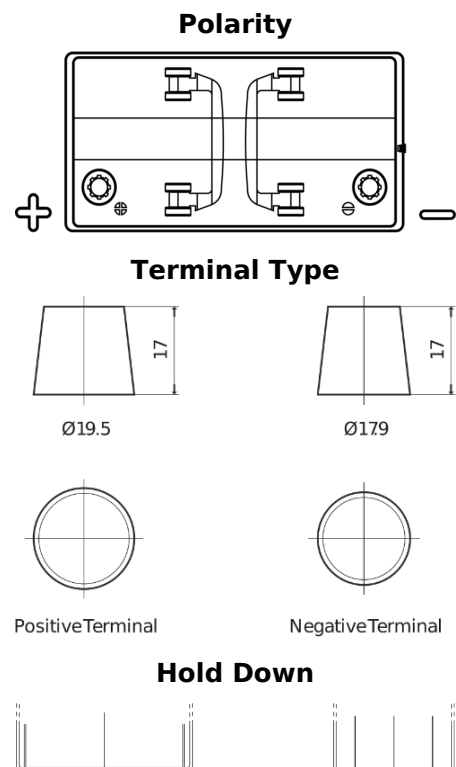

Product overview

Batteries for Trucks, Buses, Construction, Agriculture

StartPRO EG1101

Part number	EG1101
Technology	Flooded
EAN/GTIN	3661024035385
Voltage	12 V
Capacity	110.0 Ah
CCA	750 A
Length	349 mm
Width	175 mm
Height	235 mm
Box size	D02
Polarity	ETN 1
Terminal Type	EN taper post
Hold Down	B0
Weights (subject of variation)	25.40 kg