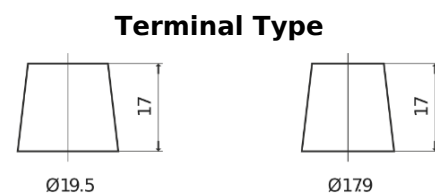

**Product overview**

Batteries for Trucks, Buses, Construction, Agriculture

**PowerPRO EF2353**

Part number	EF2353
Technology	Flooded
EAN/GTIN	3661024035323
Voltage	12 V
Capacity	235.0 Ah
CCA	1300 A
Length	518 mm
Width	274 mm
Height	240 mm
Box size	D06
Polarity	ETN 3
Terminal Type	EN taper post
Hold Down	B0
Weights (subject of variation)	56.30 kg