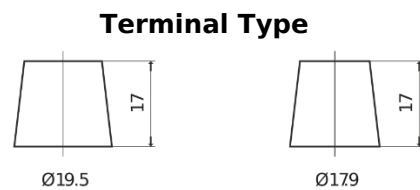

Product overview

Batteries for Trucks, Buses, Construction, Agriculture

PowerPRO Agri&Construction TJ1723

Part number	TJ1723
Technology	Flooded
EAN/GTIN	3661024056731
Voltage	12 V
Capacity	172 Ah
CCA	1390 A
Length	513 mm
Width	223 mm
Height	223 mm
Box size	D05
Polarity	ETN 3
Terminal Type	EN taper post
Hold Down	B0
Weights (subject of variation)	48.80 kg