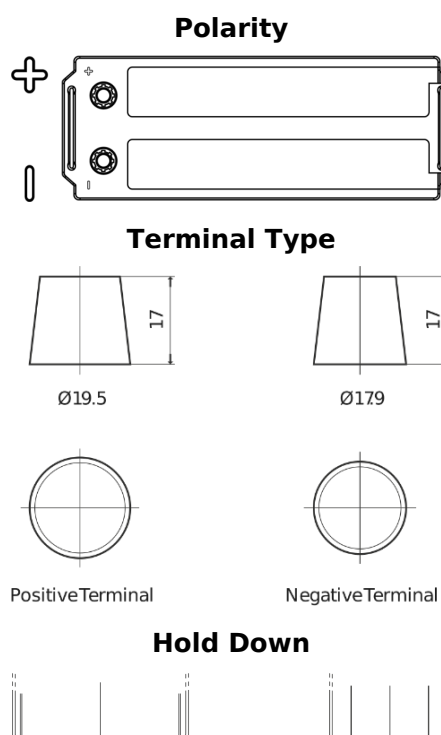

Product overview

Batteries for Trucks, Buses, Construction, Agriculture

PowerPRO EF1453

Part number	EF1453
Technology	Flooded
EAN/GTIN	3661024035309
Voltage	12 V
Capacity	145.0 Ah
CCA	900 A
Length	513 mm
Width	189 mm
Height	223 mm
Box size	D04
Polarity	ETN 3
Terminal Type	EN taper post
Hold Down	B0
Weights (subject of variation)	35.90 kg