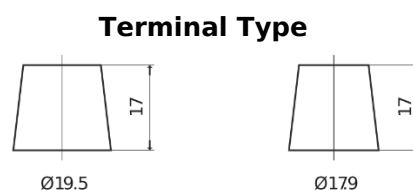

Product overview

Batteries for Trucks, Buses, Construction, Agriculture

PowerPRO Agri&Construction EJ1723

Part number	EJ1723
Technology	Flooded
EAN/GTIN	3661024036917
Voltage	12 V
Capacity	172 Ah
CCA	1390 A
Length	513 mm
Width	223 mm
Height	223 mm
Box size	D05
Polarity	ETN 3
Terminal Type	EN taper post
Hold Down	B0
Weights (subject of variation)	48.80 kg