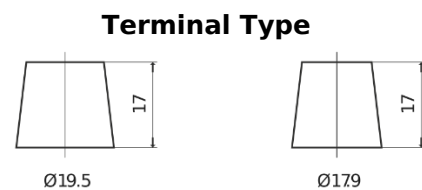

Product overview

Batteries for Trucks, Buses, Construction, Agriculture

PowerPRO EF1250

Part number	EF1250
Technology	Flooded
EAN/GTIN	3661024037945
Voltage	12 V
Capacity	125.0 Ah
CCA	850 A
Length	349 mm
Width	175 mm
Height	285 mm
Box size	D03
Polarity	ETN 0
Terminal Type	EN taper post
Hold Down	B0
Weights (subject of variation)	31.00 kg