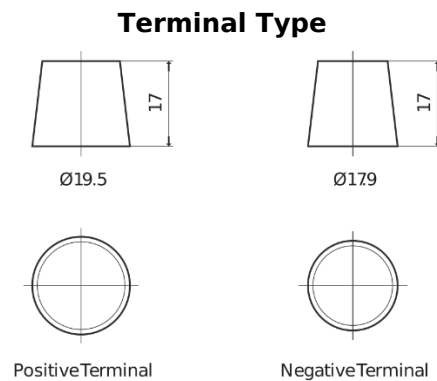

Product overview

Batteries for Trucks, Buses, Construction, Agriculture

StrongPRO EFB+ EE2353

Part number	EE2353
Technology	EFB
EAN/GTIN	3661024036870
Voltage	12 V
Capacity	235.0 Ah
CCA	1200 A
Length	518 mm
Width	274 mm
Height	240 mm
Box size	D06
Polarity	ETN 3
Terminal Type	EN taper post
Hold Down	B0
Weights (subject of variation)	58.20 kg