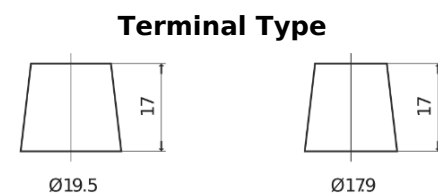

**Product overview**

Batteries for Trucks, Buses, Construction, Agriculture

**StrongPRO EFB+ EE2353**

Part number	EE2353
Technology	EFB
EAN/GTIN	3661024036870
Voltage	12 V
Capacity	235.0 Ah
CCA	1200 A
Length	518 mm
Width	274 mm
Height	240 mm
Box size	D06
Polarity	ETN 3
Terminal Type	EN taper post
Hold Down	B0
Weights (subject of variation)	58.20 kg