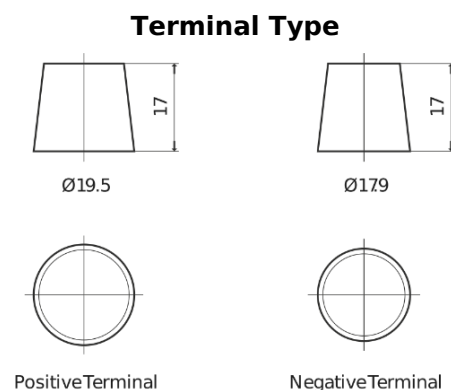

Product overview

Batteries for Trucks, Buses, Construction, Agriculture

StrongPRO EFB+ EE2353

Part number	EE2353
Technology	EFB
EAN/GTIN	3661024036870
Voltage	12 V
Capacity	235.0 Ah
CCA	1200 A
Length	518 mm
Width	274 mm
Height	240 mm
Box size	D06
Polarity	ETN 3
Terminal Type	EN taper post
Hold Down	B0
Weights (subject of variation)	58.20 kg