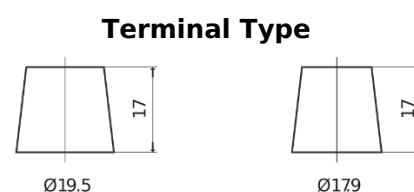

Product overview

Batteries for Trucks, Buses, Construction, Agriculture

PowerPRO EF1853

Part number	EF1853
Technology	Flooded
EAN/GTIN	3661024035316
Voltage	12 V
Capacity	185 Ah
CCA	1150 A
Length	513 mm
Width	223 mm
Height	223 mm
Box size	D05
Polarity	ETN 3
Terminal Type	EN taper post
Hold Down	B0
Weights (subject of variation)	43.90 kg