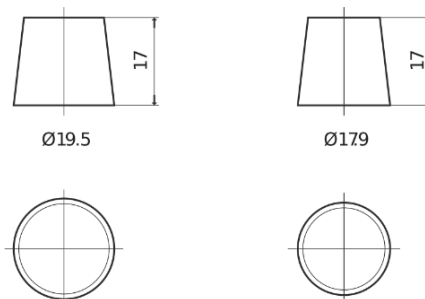

Product overview

Batteries for Trucks, Buses, Construction, Agriculture

Endurance+PRO Gel ED851T

Part number	ED851T
Technology	GEL
EAN/GTIN	3661024037884
Voltage	12 V
Capacity	85.0 Ah
CCA	350 A
Length	349 mm
Width	175 mm
Height	235 mm
Box size	D02
Polarity	ETN 1
Terminal Type	EN taper post
Hold Down	B0
Weights (subject of variation)	29.50 kg

Polarity

Terminal Type

Positive Terminal

Negative Terminal

Hold Down

Design, features and specifications are subject to change without notice. We disclaim any representation or warranty, express or implied, concerning the data or recommendations, and in no event shall be liable for any loss or damage claimed to have arisen as a result. Some products may not be available in your local market.