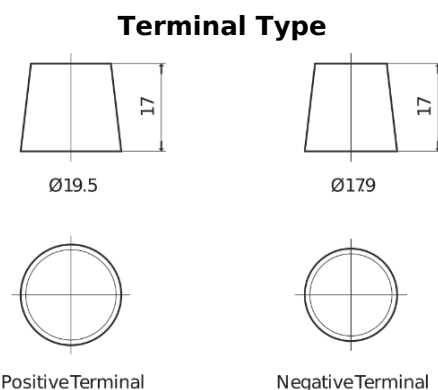

**Product overview**

Batteries for Trucks, Buses, Construction, Agriculture

**Endurance+PRO Gel ED2103T**

Part number	ED2103T
Technology	GEL
EAN/GTIN	3661024037624
Voltage	12 V
Capacity	210.0 Ah
CCA	800 A
Length	518 mm
Width	274 mm
Height	240 mm
Box size	D06
Polarity	ETN 3
Terminal Type	EN taper post
Hold Down	B0
Weights (subject of variation)	66.00 kg