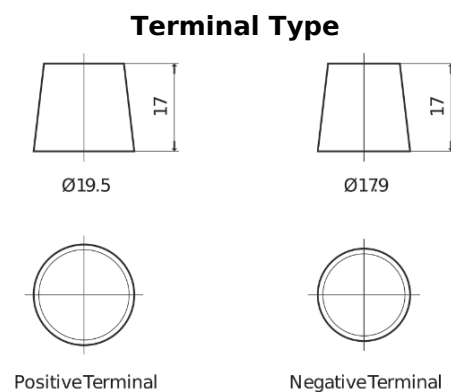

Product overview

Batteries for Trucks, Buses, Construction, Agriculture

Endurance+PRO Gel ED2103

Part number	ED2103
Technology	GEL
EAN/GTIN	3661024037341
Voltage	12 V
Capacity	210.0 Ah
CCA	1030 A
Length	518 mm
Width	274 mm
Height	240 mm
Box size	D06
Polarity	ETN 3
Terminal Type	EN taper post
Hold Down	B0
Weights (subject of variation)	63.50 kg