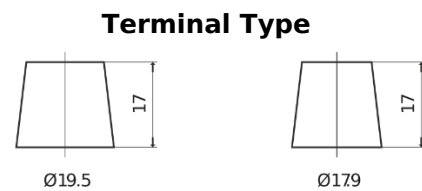

**Product overview**

Batteries for Trucks, Buses, Construction, Agriculture

**Endurance+PRO Gel ED2103**

Part number	ED2103
Technology	GEL
EAN/GTIN	3661024037341
Voltage	12 V
Capacity	210.0 Ah
CCA	1030 A
Length	518 mm
Width	274 mm
Height	240 mm
Box size	D06
Polarity	ETN 3
Terminal Type	EN taper post
Hold Down	B0
Weights (subject of variation)	63.50 kg