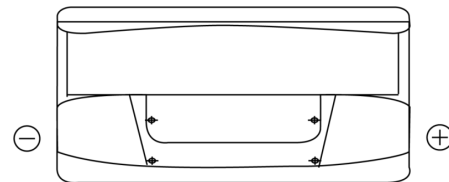

**Product overview**

Batteries for Cars

**Classic EC900**

Part number	EC900
Technology	Flooded
EAN/GTIN	3661024034838
Voltage	12 V
Capacity	90.0 Ah
CCA	720 A
Length	353 mm
Width	175 mm
Height	190 mm
Box size	L05
Polarity	ETN 0
Terminal Type	EN taper post
Hold Down	B13
Weights (subject of variation)	20.50 kg

**Polarity**

**Terminal Type**

Positive Terminal

Negative Terminal

**Hold Down**

Design, features and specifications are subject to change without notice. We disclaim any representation or warranty, express or implied, concerning the data or recommendations, and in no event shall be liable for any loss or damage claimed to have arisen as a result. Some products may not be available in your local market.