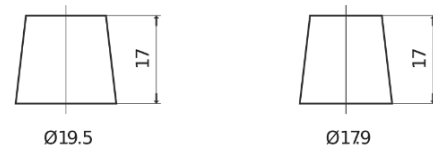

**Product overview**

Batteries for Cars

**Classic EC900**

Part number	EC900
Technology	Flooded
EAN/GTIN	3661024034838
Voltage	12 V
Capacity	90.0 Ah
CCA	720 A
Length	353 mm
Width	175 mm
Height	190 mm
Box size	L05
Polarity	ETN 0
Terminal Type	EN taper post
Hold Down	B13
Weights (subject of variation)	20.50 kg

**Polarity**

**Terminal Type**

Positive Terminal

Negative Terminal

**Hold Down**

Design, features and specifications are subject to change without notice. We disclaim any representation or warranty, express or implied, concerning the data or recommendations, and in no event shall be liable for any loss or damage claimed to have arisen as a result. Some products may not be available in your local market.